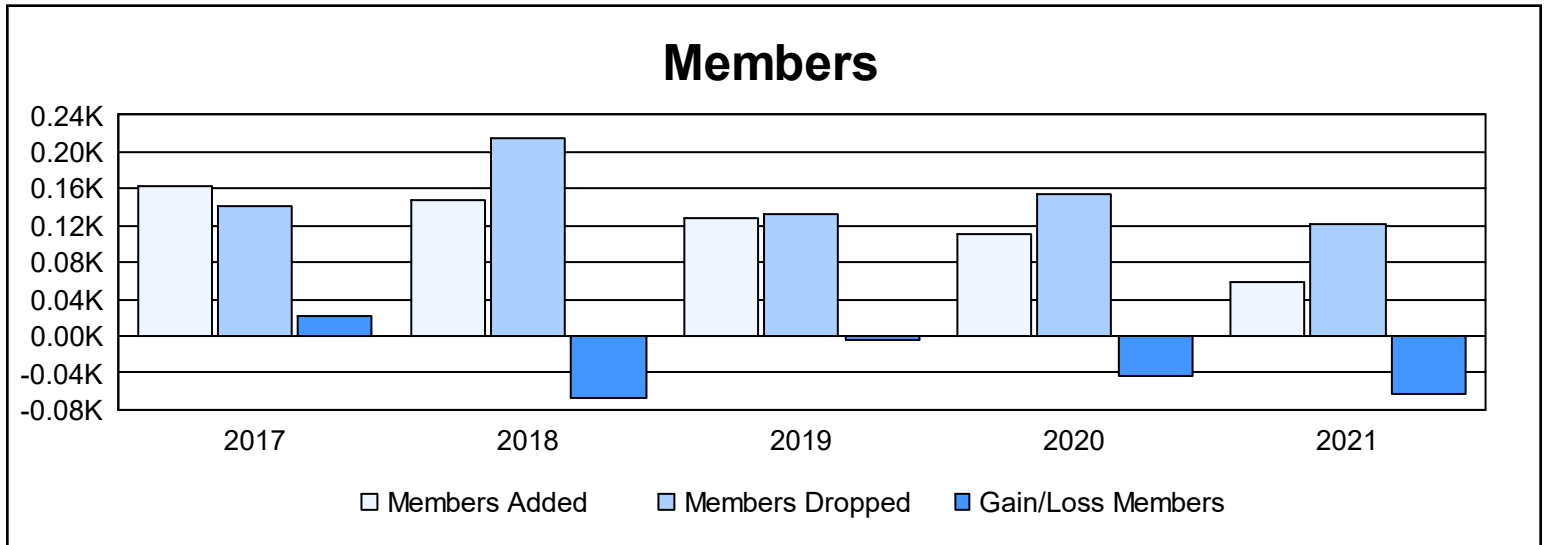

Year	New Clubs	Dropped Clubs	Gain/ Loss Clubs	New Members	Charter Members	Reinstate Members	Transfer Members	Total Member Added	Total Members Dropped	Gain/ Loss Members
2016-2017	1	0	1	115	25	19	3	162	141	21
2017-2018	0	1	-1	129	4	11	3	147	214	-67
2018-2019	0	0	0	93	4	26	4	127	132	-5
2019-2020	0	0	0	83	0	28	0	111	155	-44
2020-2021	0	0	0	41	0	18	0	59	121	-62
<b>Average</b>	<b>0</b>	<b>0</b>	<b>0</b>	<b>92</b>	<b>7</b>	<b>20</b>	<b>2</b>	<b>121</b>	<b>153</b>	<b>-31</b>

### Membership Composition June 2021 Cumulative