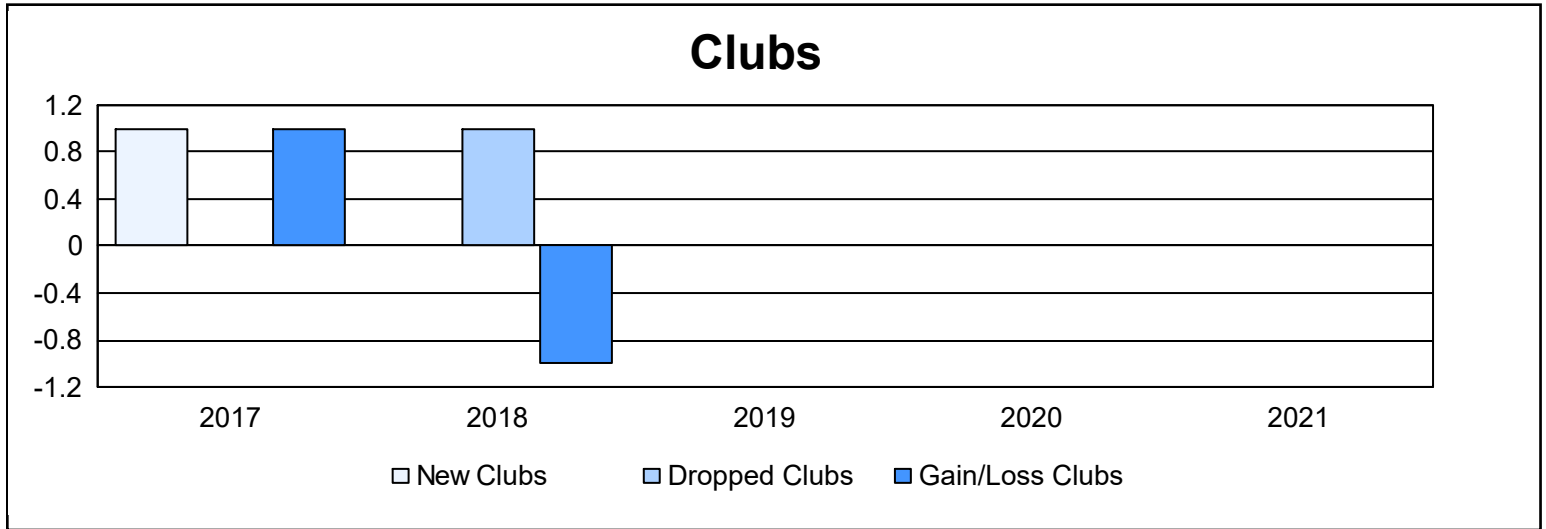

Year	New Clubs	Dropped Clubs	Gain/ Loss Clubs	New Members	Charter Members	Reinstate Members	Transfer Members	Total Member Added	Total Members Dropped	Gain/ Loss Members
2016-2017	1	0	1	115	25	19	3	162	141	21
2017-2018	0	1	-1	129	4	11	3	147	214	-67
2018-2019	0	0	0	93	4	26	4	127	132	-5
2019-2020	0	0	0	83	0	28	0	111	155	-44
2020-2021	0	0	0	41	0	18	0	59	121	-62
<b>Average</b>	<b>0</b>	<b>0</b>	<b>0</b>	<b>92</b>	<b>7</b>	<b>20</b>	<b>2</b>	<b>121</b>	<b>153</b>	<b>-31</b>

### Membership Composition June 2021 Cumulative