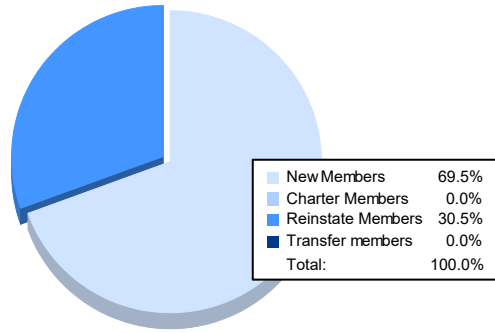

Year	New Clubs	Dropped Clubs	Gain/ Loss Clubs	New Members	Charter Members	Reinstate Members	Transfer Members	Total Member Added	Total Members Dropped	Gain/ Loss Members
2016-2017	1	0	1	115	25	19	3	162	141	21
2017-2018	0	1	-1	129	4	11	3	147	214	-67
2018-2019	0	0	0	93	4	26	4	127	132	-5
2019-2020	0	0	0	83	0	28	0	111	155	-44
2020-2021	0	0	0	41	0	18	0	59	121	-62
<b>Average</b>	<b>0</b>	<b>0</b>	<b>0</b>	<b>92</b>	<b>7</b>	<b>20</b>	<b>2</b>	<b>121</b>	<b>153</b>	<b>-31</b>

### Membership Composition June 2021 Cumulative